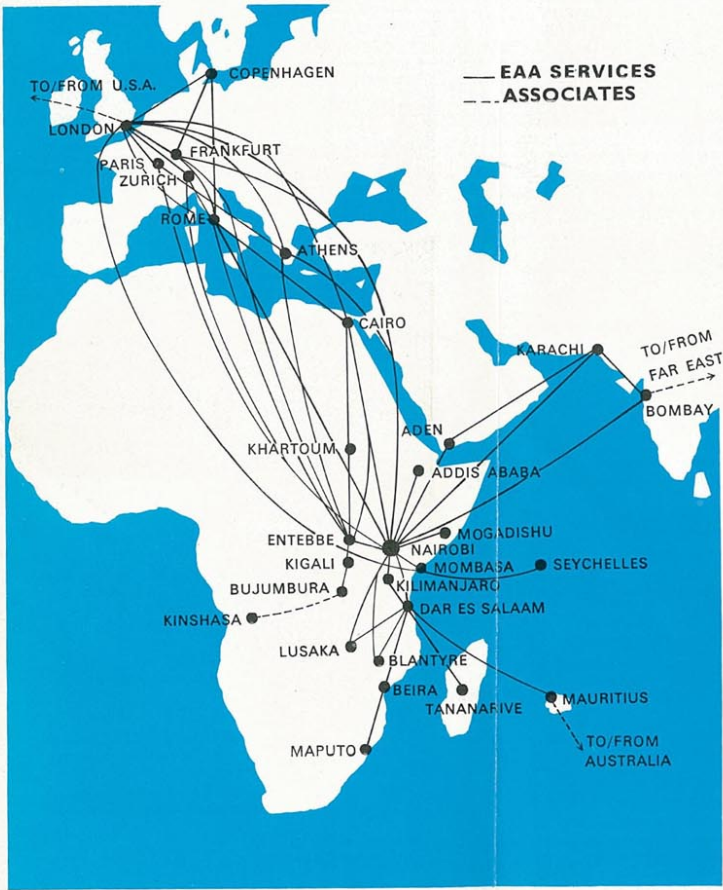

**EAST
AFRICAN
AIRWAYS**

**EAST
AFRICAN
AIRWAYS**

**EAST
AFRICAN
AIRWAYS**

TIME TABLE
EFFECTIVE
10 DECEMBER 1976

TIME TABLE
EFFECTIVE
10 DECEMBER 1976

TIME TABLE
EFFECTIVE
10 DECEMBER 1976

INTERNATIONAL & REGIONAL ROUTES

DOMESTIC ROUTES

CONTENTS

PASSENGER INFORMATION

E.A.A. TIME TABLE INDEX

PAGE No.	TABLE No.
2	PASSENGER INFORMATION AND CONTENTS
	EAA ROUTES
3	AFRICA TO EUROPE..... 1
4	EUROPE TO AFRICA..... 2
5	AFRICA TO THE EAST..... 3
5	THE EAST TO AFRICA..... 4
5	EAST AFRICA TO MALAGASY/MALAWI/ MAURITIUS/MOZAMBIQUE/SEYCHELLES/ ZAMBIA..... 5
5	ZAMBIA/SEYCHELLES/MOZAMBIQUE/MAURITIUS/ MALAWI / MALAGASY TO EAST AFRICA..... 6
6	EAST AFRICA TO ETHIOPIA/SOMALIA/SUDAN/ EGYPT..... 7
6	EGYPT/SUDAN/SOMALIA/ETHIOPIA TO EAST AFRICA..... 8
6	EAST AFRICA TO RWANDA/BURUNDI..... 9
6	BURUNDI/RWANDA/TO EAST AFRICA..... 10
7	KENYA/TANZANIA—COASTAL SERVICES..... 11
8	TANZANIA/KENYA—COASTAL SERVICES..... 12
9	NAIROBI TO KISUMU/MWANZA/ENTEBBE..... 13
9	ENTEBBE/MWANZA/KISUMU TO NAIROBI..... 14
10	TANZANIA CENTRAL WESTERN/NAIROBI..... 15
10	TANZANIA SOUTHERN COAST SERVICES..... 16
11	TANZANIA—NORTHERN COAST (NORTHBOUND)..... 17
11	TANZANIA—NORTHERN COAST (SOUTHBOUND)..... 18
10	UGANDA INTERNAL SERVICES..... 19
	PARTNERSHIP SERVICES
12	EAST AFRICA TO EUROPE..... 20
12	EUROPE TO EAST AFRICA..... 21
13	EAST AFRICA TO ETHIOPIA/SOMALIA..... 22
13	SOMALIA/ETHIOPIA TO EAST AFRICA..... 23
14	EAST AFRICA TO MALAGASY/MALAWI/ MOZAMBIQUE/SEYCHELLES/ZAMBIA..... 24
14	ZAMBIA/SEYCHELLES/MOZAMBIQUE/MALAWI/ MALAGASY TO EAST AFRICA..... 25
15	EAST AFRICAN AIRWAYS OFFICES & AGENTS