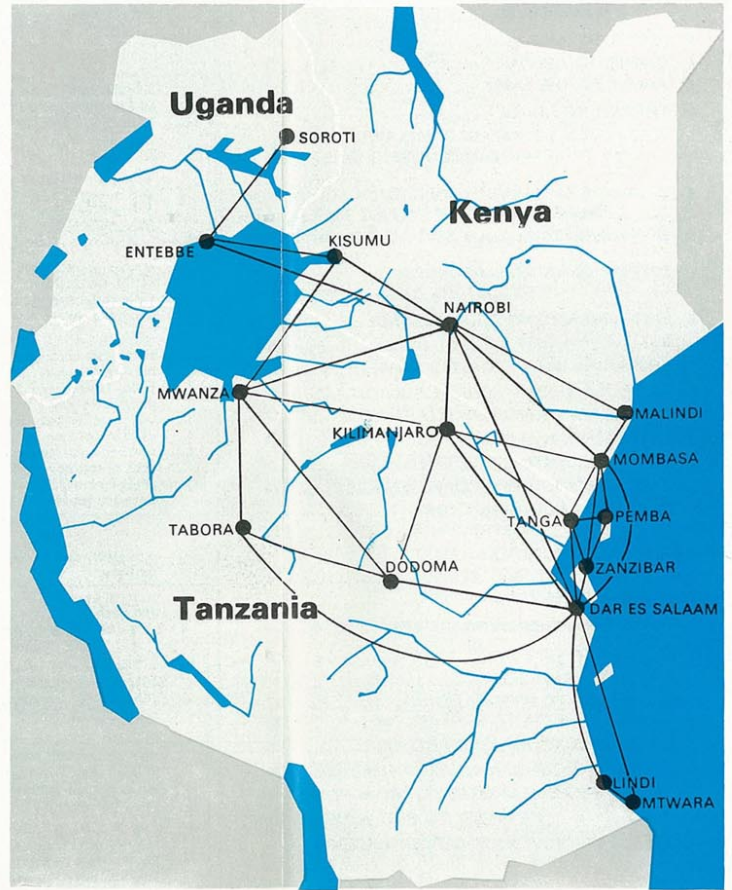

**EAST
AFRICAN
AIRWAYS**

**EAST
AFRICAN
AIRWAYS**

**EAST
AFRICAN
AIRWAYS**

TIME TABLE
EFFECTIVE
10 DECEMBER 1976

TIME TABLE
EFFECTIVE
10 DECEMBER 1976

TIME TABLE
EFFECTIVE
10 DECEMBER 1976

INTERNATIONAL & REGIONAL ROUTES

DOMESTIC ROUTES

CONTENTS

PASSENGER INFORMATION

E.A.A. TIME TABLE INDEX

PAGE No.	TABLE No.
2	PASSENGER INFORMATION AND CONTENTS
	EAA ROUTES
3	AFRICA TO EUROPE..... 1
4	EUROPE TO AFRICA..... 2
5	AFRICA TO THE EAST..... 3
5	THE EAST TO AFRICA..... 4
5	EAST AFRICA TO MALAGASY/MALAWI/ MAURITIUS/MOZAMBIQUE/SEYCHELLES/ ZAMBIA..... 5
5	ZAMBIA/SEYCHELLES/MOZAMBIQUE/MAURITIUS/ MALAWI / MALAGASY TO EAST AFRICA..... 6
6	EAST AFRICA TO ETHIOPIA/SOMALIA/SUDAN/ EGYPT..... 7
6	EGYPT/SUDAN/SOMALIA/ETHIOPIA TO EAST AFRICA..... 8
6	EAST AFRICA TO RWANDA/BURUNDI..... 9
6	BURUNDI/RWANDA/TO EAST AFRICA..... 10
7	KENYA/TANZANIA—COASTAL SERVICES..... 11
8	TANZANIA/KENYA—COASTAL SERVICES..... 12
9	NAIROBI TO KISUMU/MWANZA/ENTEBBE..... 13
9	ENTEBBE/MWANZA/KISUMU TO NAIROBI..... 14
10	TANZANIA CENTRAL WESTERN/NAIROBI..... 15
10	TANZANIA SOUTHERN COAST SERVICES..... 16
11	TANZANIA—NORTHERN COAST (NORTHBOUND)..... 17
11	TANZANIA—NORTHERN COAST (SOUTHBOUND)..... 18
10	UGANDA INTERNAL SERVICES..... 19
	PARTNERSHIP SERVICES
12	EAST AFRICA TO EUROPE..... 20
12	EUROPE TO EAST AFRICA..... 21
13	EAST AFRICA TO ETHIOPIA/SOMALIA..... 22
13	SOMALIA/ETHIOPIA TO EAST AFRICA..... 23
14	EAST AFRICA TO MALAGASY/MALAWI/ MOZAMBIQUE/SEYCHELLES/ZAMBIA..... 24
14	ZAMBIA/SEYCHELLES/MOZAMBIQUE/MALAWI/ MALAGASY TO EAST AFRICA..... 25
15	EAST AFRICAN AIRWAYS OFFICES & AGENTS