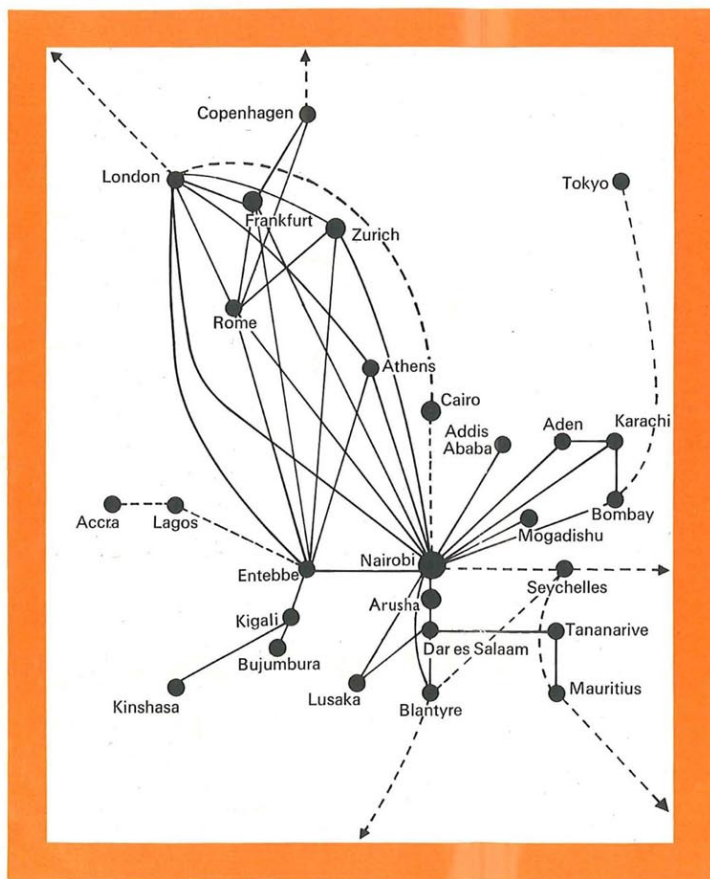

TIMETABLE
1 JULY - 31 OCTOBER 1974

TIMETABLE
1 JULY - 31 OCTOBER 1974

TIMETABLE
1 JULY - 31 OCTOBER 1974

 **EAST AFRICAN**
International Airline of Africa

 **EAST AFRICAN**
International Airline of Africa

 **EAST AFRICAN**
International Airline of Africa

This edition replaces the
edition of our Timetable
dated 1 April 1974.

INTERNATIONAL & REGIONAL ROUTES

DOMESTIC ROUTES

Contents

E.A.A. TIME TABLE INDEX

ROUTE	TABLE No.	PAGE NO.
PASSENGER INFORMATION AND CONTENTS	-	2
AFRICA TO EUROPE	1	3
EUROPE TO AFRICA	2	4
AFRICA TO THE EAST	3	3
THE EAST TO AFRICA	4	3
EAST AFRICA TO MALAWI/ZAMBIA/ MALAGASY/MAURITIUS	5	4
MAURITIUS/MALAGASY/ZAMBIA/ MALAWI TO EAST AFRICA	6	4
EAST AFRICA TO ETHIOPIA/SOMALIA	7	5
SOMALIA/ETHIOPIA TO EAST AFRICA	8	5
EAST AFRICA TO RWANDA/BURUNDI/ ZAIRE	9	5
ZAIRE/BURUNDI/RWANDA TO EAST AFRICA	10	5
UGANDA/KENYA/TANZANIA-COASTAL ROUTE	11	6
TANZANIA/KENYA/UGANDA-COASTAL ROUTE	12	7
KENYA TO UGANDA/MUSOMA/ MWANZA/BUKOKA	13	8
BUKOKA/MWANZA/MUSOMA/UGANDA TO KENYA	14	8
TANZANIA WESTERN CENTRAL	15	9
TANZANIA SOUTHERN COASTAL	16	9
TANZANIA SOUTHERN CENTRAL	17	9
TANZANIA NORTHERN COAST (SOUTHBOUND)	18	8
TANZANIA NORTHERN COAST (NORTHBOUND)	19	8
PARTNERSHIP SERVICES EAST AFRICA TO U.K.	20	10
PARTNERSHIP SERVICES U.K. TO EAST AFRICA	21	10
PARTNERSHIP SERVICES AFRICA TO THE EAST	22	11
PARTNERSHIP SERVICES THE EAST TO AFRICA	23	11
PARTNERSHIP SERVICES EAST AFRICA TO ZAMBIA/MALAWI/MALAGASY	24	12
PARTNERSHIP SERVICES MALAGASY/ MALAWI/ZAMBIA TO EAST AFRICA	25	12
PARTNERSHIP SERVICES EAST AFRICA TO ITALY/SWITZERLAND/GERMANY/ DENMARK	26	13
PARTNERSHIP SERVICES DENMARK/ GERMANY/SWITZERLAND/ITALY TO EAST AFRICA	27	13
OFFICES AND AGENTS	-	14-15