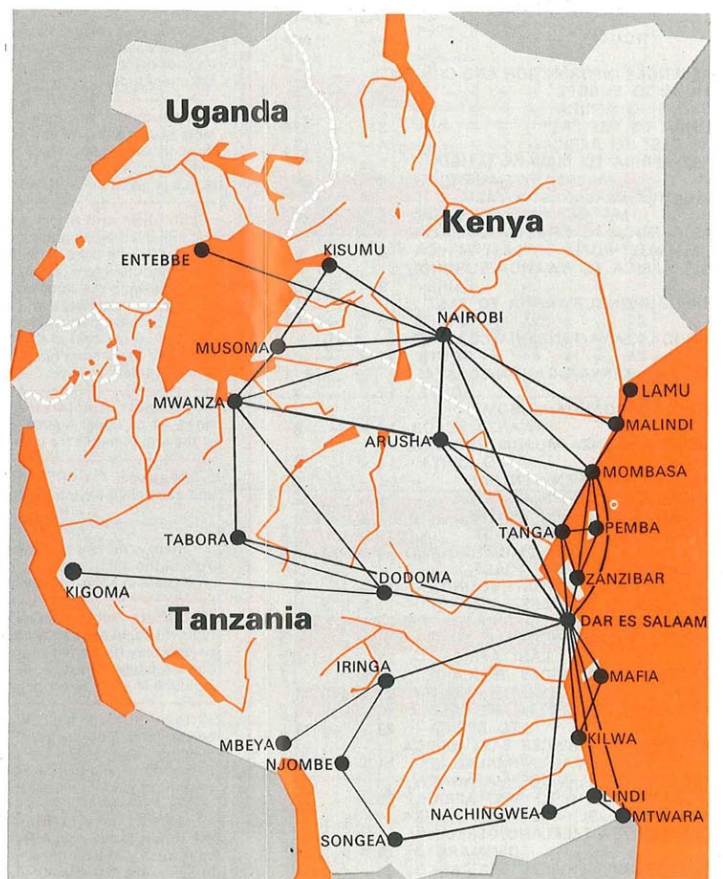

 **EAST AFRICAN**
International Airline of Africa

This edition replaces the
edition of our Timetable
dated 1 April 1974.

INTERNATIONAL & REGIONAL ROUTES

DOMESTIC ROUTES

Contents

E.A.A. TIME TABLE INDEX

ROUTE	TABLE No.	PAGE NO.
PASSENGER INFORMATION AND CONTENTS	-	2
AFRICA TO EUROPE	1	3
EUROPE TO AFRICA	2	4
AFRICA TO THE EAST	3	3
THE EAST TO AFRICA	4	3
EAST AFRICA TO MALAWI/ZAMBIA/ MALAGASY/MAURITIUS	5	4
MAURITIUS/MALAGASY/ZAMBIA/ MALAWI TO EAST AFRICA	6	4
EAST AFRICA TO ETHIOPIA/SOMALIA	7	5
SOMALIA/ETHIOPIA TO EAST AFRICA	8	5
EAST AFRICA TO RWANDA/BURUNDI/ ZAIRE	9	5
ZAIRE/BURUNDI/RWANDA TO EAST AFRICA	10	5
UGANDA/KENYA/TANZANIA-COASTAL ROUTE	11	6
TANZANIA/KENYA/UGANDA-COASTAL ROUTE	12	7
KENYA TO UGANDA/MUSOMA/ MWANZA/BUKOKA	13	8
BUKOKA/MWANZA/MUSOMA/UGANDA TO KENYA	14	8
TANZANIA WESTERN CENTRAL	15	9
TANZANIA SOUTHERN COASTAL	16	9
TANZANIA SOUTHERN CENTRAL	17	9
TANZANIA NORTHERN COAST (SOUTHBOUND)	18	8
TANZANIA NORTHERN COAST (NORTHBOUND)	19	8
PARTNERSHIP SERVICES EAST AFRICA TO U.K.	20	10
PARTNERSHIP SERVICES U.K. TO EAST AFRICA	21	10
PARTNERSHIP SERVICES AFRICA TO THE EAST	22	11
PARTNERSHIP SERVICES THE EAST TO AFRICA	23	11
PARTNERSHIP SERVICES EAST AFRICA TO ZAMBIA/MALAWI/MALAGASY	24	12
PARTNERSHIP SERVICES MALAGASY/ MALAWI/ZAMBIA TO EAST AFRICA	25	12
PARTNERSHIP SERVICES EAST AFRICA TO ITALY/SWITZERLAND/GERMANY/ DENMARK	26	13
PARTNERSHIP SERVICES DENMARK/ GERMANY/SWITZERLAND/ITALY TO EAST AFRICA	27	13
OFFICES AND AGENTS	-	14-15