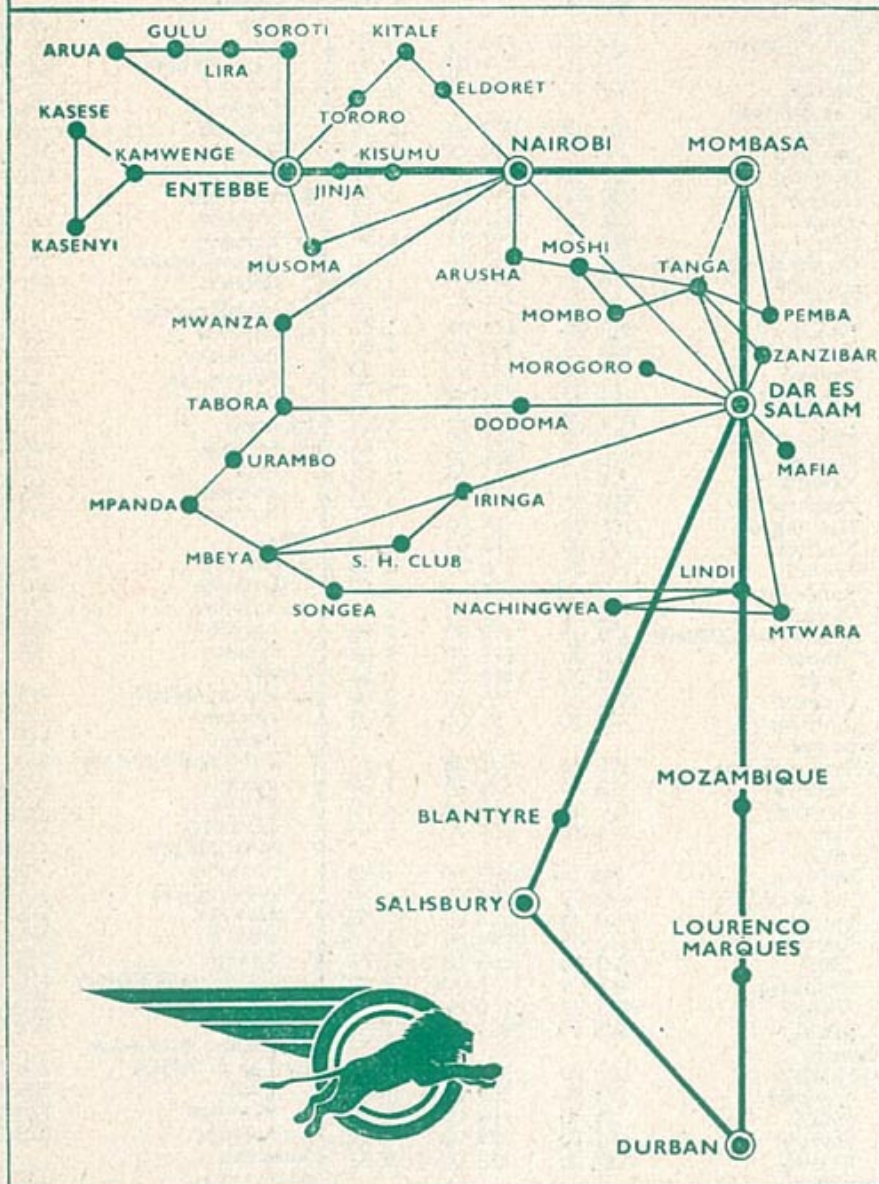

EAST AFRICAN AIRWAYS

(Member—International Air Transport Association)

AIRWAYS TERMINAL, SADLER HOUSE, P.O. BOX 1010, NAIROBI
Telephone 25814
Telegrams AIRSERVICE

DAR ES SALAAM,* Tancot House, Main Ave., Box 543, Tel. 3151/4.

ENTEBBE,* Entebbe Airport, Box 68, Tel. 741/2.

KAMPALA,* Imperial Hotel Bldg, Box 523, Tel. 3777.

MOMBASA,* Jubilee Insurance Building, Box 677, Tel. 6251.

MBEYA,* Standard Bldg., Main Ave., P.O. Mbeya, Tel. 61.

NAIROBI,* Mackinnon's Bldg., Delamere Ave., Tel. 20801/3.

TABORA,* East African Airways, Box 4, Tel. 37.

DURBAN, 96/97 Salisbury House, Smith Street, Durban, Tel. 62275.

*Grams: Estafira.

SALISBURY* Room No. 15, Dominion Buildings, First Street, Tel. 22660.

*Telegrams AIRSERVICE

Passengers should attend at airports not later than 30 minutes before published times of departure. Failure to do so may entail cancellation of booking and forfeiture of fare.